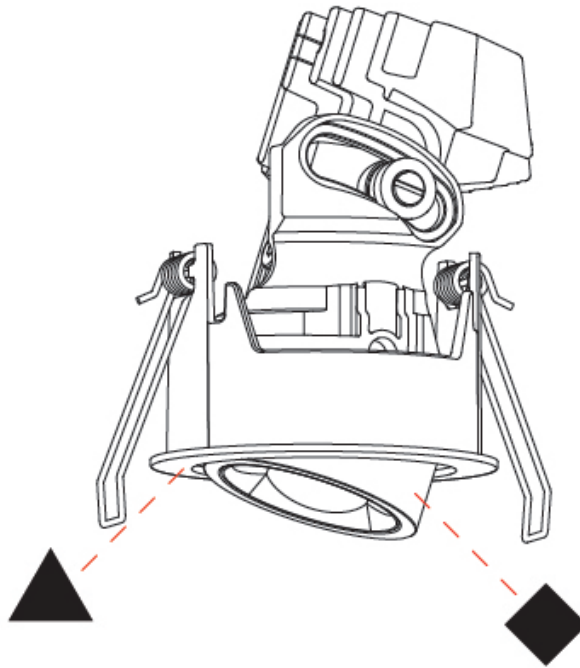

OIKO PRO ADJUSTABLE RECESSED

A35855-

PROJECT _____

TYPE _____

SPECIFIER _____

QUANTITY _____

DATE _____