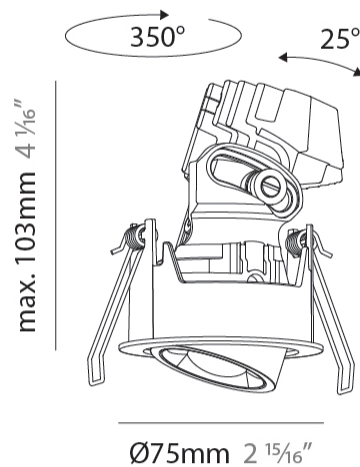

GENERAL

Series: Oiko Pro
Subseries: Oiko Pro Adjustable
Brand: Prolicht
Division: Architectural
Mounting Type: Recessed
Mounting Location: Ceiling
Subcategory: Downlight

PHYSICAL

Shape: Round
Diameter (mm): 75
Diameter (in): 2 15/16
Height (mm): 103
Height (in): 4 1/16
Ceiling Thickness (mm): 1 - 25
Ceiling Thickness (in): 1/16 - 1 3/16
Min. Recessing Depth (mm): 115
Min. Recessing Depth (in): 4 1/2
Light Distribution: Downlight
Diffuser: Lens Pack - Spread Lens / Linear Spread Lens / Honeycomb Louver
Fixture Finish: SSR / BKV / CWI / CRY / HAB / UFT / ITA / RUA / FTG / MYG / LOD / PUS / FRO / FUP / KIA / POP / BLS / SPG / MEY / GOH / GUM / CHC / COM / ABZ / JAG / OBR / MOS / ROR
Fixture Material: Aluminum Die Cast
Cut-out Measurements: D. - 68mm / 2 11/16"

ELECTRICAL

Lamp Type: LED (Zhaga Standard)
Input Wattage (W): 14
Total Output Wattage (W): 12.7
Dimming: Dali Dimming
Driver Included: No
Driver Location: Remote
Driver Type: Constant Current - Universal (120Vac only for DALI driver)
Driver Class: Class 2
Input Voltage (V): 120 - 277
Constant Current (MA): 700

LED

Number of LEDs: 1
Color Temperature (°K): 2700-6500 Tunable White
Max. Delivered Lumen (lm): 1054 - 1240
Nominal Lumen (lm): 1242 - 1460
CRI: >90 CRI
Lamp Life (hrs): 50000
Special LEDs offerings: Tunable White

OPTICAL

Reflector°: 52

RATINGS AND CERTIFICATIONS

Certified By: Certified for North American Standards
IP rating: IP20