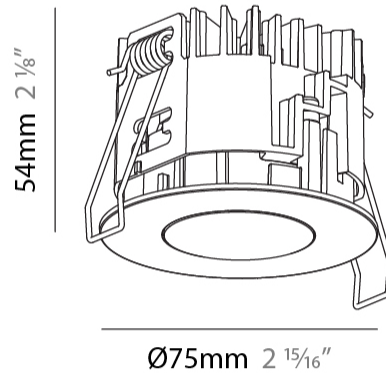

GENERAL

Series: Oiko Pro
Subseries: Oiko Pro Wallwash
Brand: Prolicht
Division: Architectural
Mounting Type: Recessed
Mounting Location: Ceiling
Subcategory: Downlight

PHYSICAL

Shape: Round
Diameter (mm): 75
Diameter (in): 2 ¹⁵/₁₆
Height (mm): 54
Height (in): 2 ¹/₈
Ceiling Thickness (mm): 1 - 25
Ceiling Thickness (in): 1/16 - 1 3/16
Min. Recessing Depth (mm): 60
Min. Recessing Depth (in): 2 ³/₈
Light Distribution: Downlight
Fixture Finish: SSR / BKV / CWI / CRY / HAB / UFT / ITA / RUA / FTG / MYG / LOD / PUS / FRO / FUP / KIA / POP / BLS / SPG / MEY / GOH / GUM / CHC / COM / ABZ / JAG / OBR / MOS / ROR
Fixture Material: Aluminum Die Cast
Cut-out Measurements: 68mm / 2 11/16" Diameter

ELECTRICAL

Lamp Type: LED (Zhaga Standard)
Input Wattage (W): 14
Total Output Wattage (W): 12.7
Dimming: Dali Dimming
Driver Included: No
Driver Location: Recessed Housing
Driver Type: Constant Current - Universal (120Vac only for DALI driver)
Driver Class: Class 2
Input Voltage (V): 120 - 277
Constant Current (MA): 700

LED

Color Temperature (°K): 2700-6500 Tunable White
Max. Delivered Lumen (lm): 1159
Nominal Lumen (lm): 1460
CRI: >90 CRI
Lamp Life (hrs): 50000
Special LEDs offerings: Tunable White

OPTICAL

Adjustability: Fixed

RATINGS AND CERTIFICATIONS

Certified By: Certified for North American Standards
IP rating: IP54