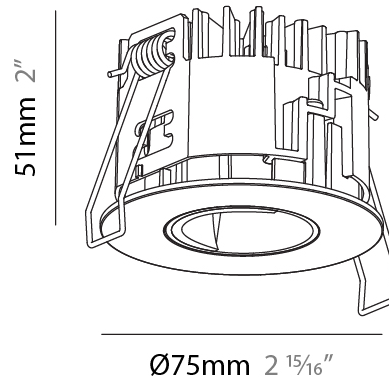

GENERAL

Series: Oiko Pro
Subseries: Oiko Pro Wallwash
Brand: Prolicht
Division: Architectural
Mounting Type: Recessed
Mounting Location: Ceiling
Subcategory: Downlight

PHYSICAL

Shape: Round
Diameter (mm): 75
Diameter (in): 2 ¹⁵/₁₆
Height (mm): 51
Height (in): 2
Ceiling Thickness (mm): 1 - 25
Ceiling Thickness (in): 1/16 - 1 3/16
Min. Recessing Depth (mm): 55
Min. Recessing Depth (in): 2 ³/₁₆
Light Distribution: Downlight
Diffuser: Lens Pack - Spread Lens / Linear Spread Lens / Honeycomb Louver
Fixture Finish: SSR / BKV / CWI / CRY / HAB / UFT / ITA / RUA / FTG / MYG / LOD / PUS / FRO / FUP / KIA / POP / BLS / SPG / MEY / GOH / GUM / CHC / COM / ABZ / JAG / OBR / MOS / ROR
Fixture Material: Aluminum Die Cast
Cut-out Measurements: 68mm / 2 11/16" Diameter

ELECTRICAL

Lamp Type: LED (Zhaga Standard)
Input Wattage (W): 14
Total Output Wattage (W): 12.7
Dimming: Dali Dimming
Driver Included: No
Driver Location: Recessed Housing
Driver Type: Constant Current - Universal (120Vac only for DALI driver)
Driver Class: Class 2
Input Voltage (V): 120 - 277
Constant Current (MA): 700

LED

Color Temperature (°K): 2700-6500 Tunable White
Max. Delivered Lumen (lm): 1216
Nominal Lumen (lm): 1460
CRI: >90 CRI
Lamp Life (hrs): 50000
Special LEDs offerings: Tunable White

OPTICAL

Adjustability: Fixed

RATINGS AND CERTIFICATIONS

Certified By: Certified for North American Standards
IP rating: IP20