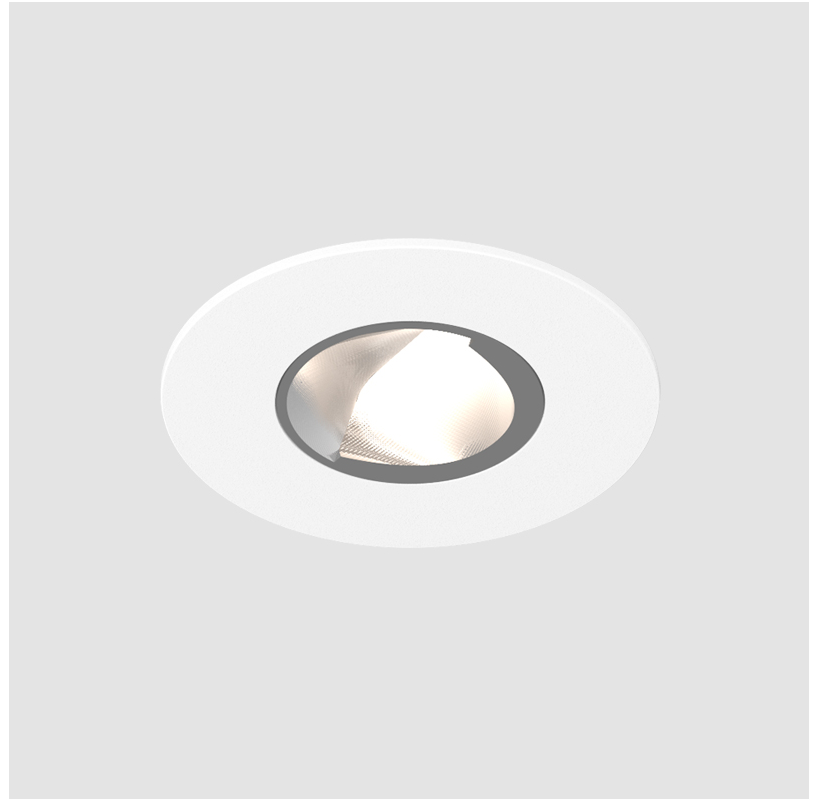

GENERAL

Series: Oiko Pro
Subseries: Oiko Pro Wallwash
Brand: Prolicht
Division: Architectural
Mounting Type: Recessed
Mounting Location: Ceiling
Subcategory: Downlight

PHYSICAL

Shape: Round
Diameter (mm): 75
Diameter (in): 2 ¹⁵/₁₆
Height (mm): 54
Height (in): 2 ¹/₈
Ceiling Thickness (mm): 1 - 25
Ceiling Thickness (in): 1/16 - 1 3/16
Min. Recessing Depth (mm): 60
Min. Recessing Depth (in): 2 ³/₈
Light Distribution: Downlight
Fixture Finish: SSR / BKV / CWI / CRY / HAB / UFT / ITA / RUA / FTG / MYG / LOD / PUS / FRO / FUP / KIA / POP / BLS / SPG / MEY / GOH / GUM / CHC / COM / ABZ / JAG / OBR / MOS / ROR
Fixture Material: Aluminum Die Cast
Cut-out Measurements: 68mm / 2 11/16" Diameter

ELECTRICAL

Lamp Type: LED (Zhaga Standard)
Input Wattage (W): 14
Total Output Wattage (W): 12.7
Dimming: Dali Dimming
Driver Included: No
Driver Location: Recessed Housing
Driver Type: Constant Current - Universal (120Vac only for DALI driver)
Driver Class: Class 2
Input Voltage (V): 120 - 277
Constant Current (MA): 700

LED

Color Temperature (°K): 2700-6500 Tunable White
Max. Delivered Lumen (lm): 1159
Nominal Lumen (lm): 1460
CRI: >90 CRI
Lamp Life (hrs): 50000
Special LEDs offerings: Tunable White

OPTICAL

Adjustability: Fixed

RATINGS AND CERTIFICATIONS

Certified By: Certified for North American Standards
IP rating: IP54